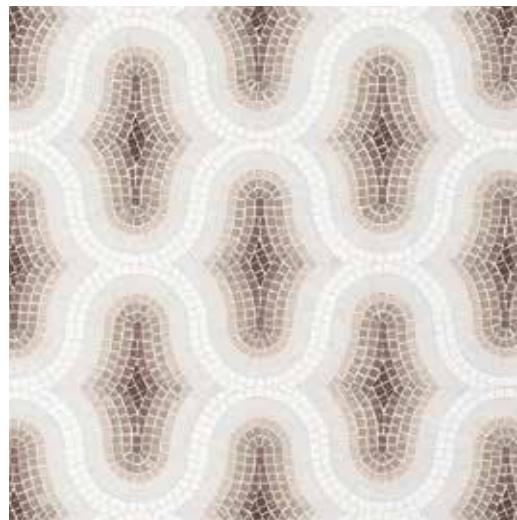

VTC 10.09
VTC 10.10
VTC 10.32
VTC 10.33
VTC 10.37
VTC 10.55
VTC 10.56
VTC 10.66

CHIC GREY

Fillgel plus 1103 bianco neve