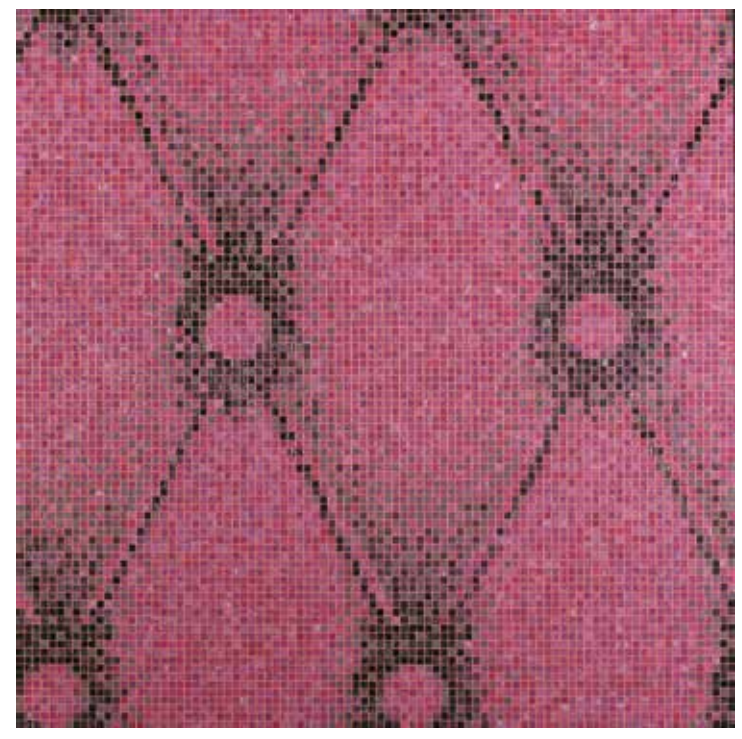

CHESTER WHITE
Fillgel plus 1103 bianco neve

SM 10.15[▲]
GM 10.95
GM 10.77
VTC 10.51
VTC 10.53
VTC 10.28[▲]

CHESTER PINK
Fillgel plus 1104 neutro base