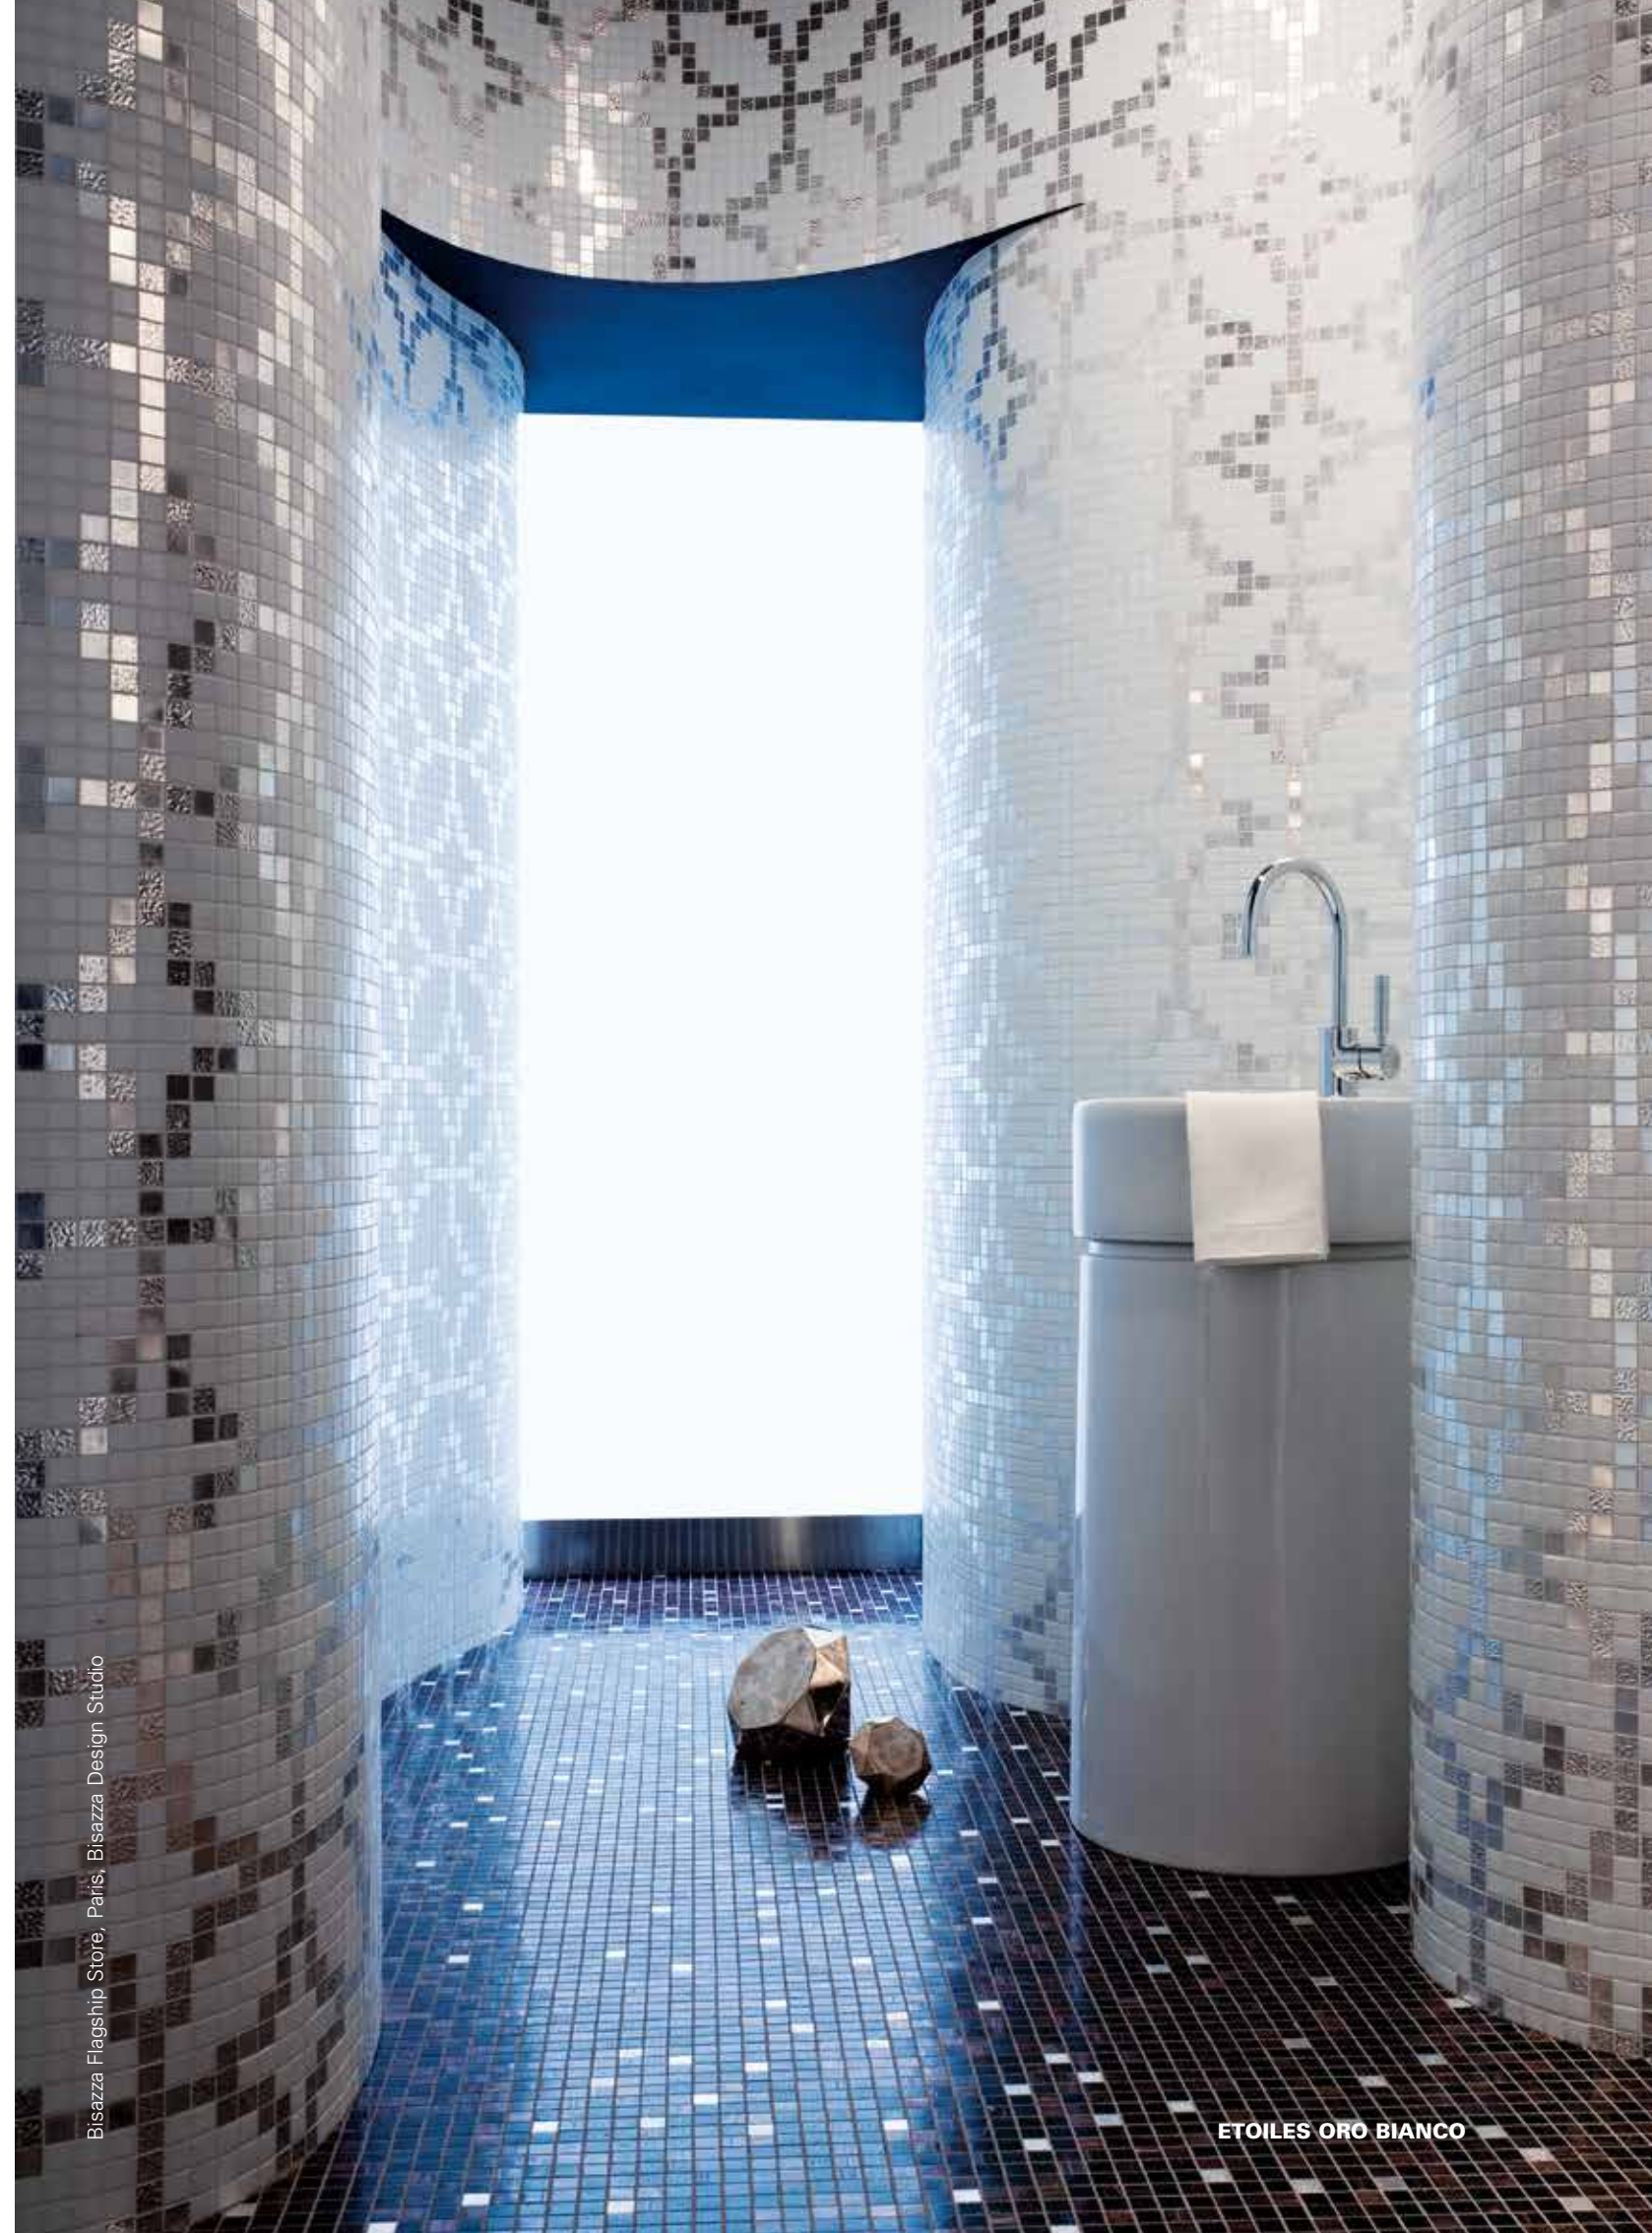

VTC 20.70
GL 13

Bisazza Flagship Store, Paris, Bisazza Design Studio